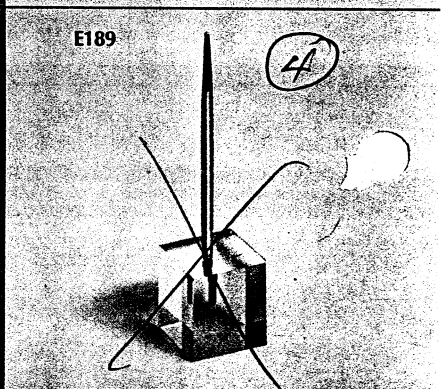

W133 Walnut parquet laminate, 3 1/2 x 5 1/4". With $5 ball pen... $27.50

E189 Clear acrylic, 2" cube. With solid sterling silver 75 Classic ball pen... $25.00

J123 Jet crystal, 3 1/2 x 5 1/4". With $5 ball pen, nameplate... $25.00